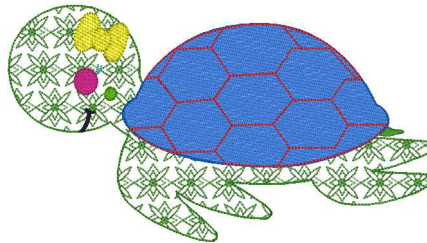

**Sea Turtle Motif Bow 5x7\_bbe.vp3**  
6.85x3.79 inches; 9,592 stitches  
8 thread changes; 8 colors

**Sea Turtle Motif Bow 6x10\_bbe.vp3**  
9.63x5.33 inches; 15,867 stitches  
8 thread changes; 8 colors

**Sea Turtle Motif Bow 7x11\_bbe.vp3**  
10.62x5.88 inches; 18,705 stitches  
8 thread changes; 8 colors

**Sea Turtle Motif Bow 8x12\_bbe.vp3**  
11.62x6.43 inches; 21,787 stitches  
8 thread changes; 8 colors