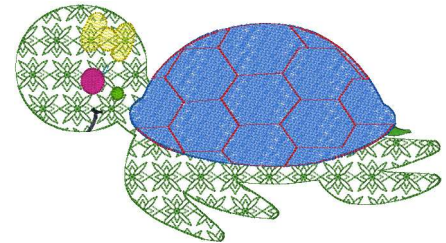

**Sea Turtle Motif Bow 5x7\_bbe.vp3**  
6.85x3.79 inches; 9,592 stitches  
8 thread changes; 8 colors

**Sea Turtle Motif Bow 6x10\_bbe.vp3**  
9.63x5.33 inches; 15,867 stitches  
8 thread changes; 8 colors

**Sea Turtle Motif Bow 7x11\_bbe.vp3**  
10.62x5.88 inches; 18,705 stitches  
8 thread changes; 8 colors

**Sea Turtle Motif Bow 8x12\_bbe.vp3**  
11.62x6.43 inches; 21,787 stitches  
8 thread changes; 8 colors