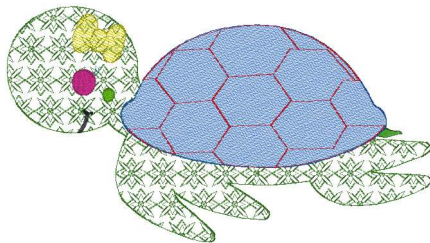

**Sea Turtle Motif Bow 5x7\_bbe.vp3**  
6.85x3.79 inches; 9,592 stitches  
8 thread changes; 8 colors

**Sea Turtle Motif Bow 6x10\_bbe.vp3**  
9.63x5.33 inches; 15,867 stitches  
8 thread changes; 8 colors

**Sea Turtle Motif Bow 7x11\_bbe.vp3**  
10.62x5.88 inches; 18,705 stitches  
8 thread changes; 8 colors

**Sea Turtle Motif Bow 8x12\_bbe.vp3**  
11.62x6.43 inches; 21,787 stitches  
8 thread changes; 8 colors