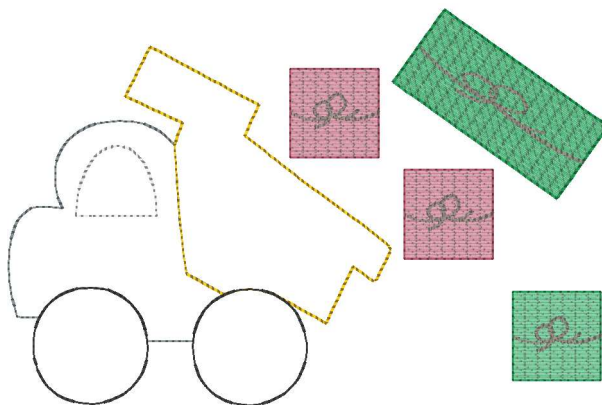

Christmas Dump Truck 2022-Akc 4x4.vip
3.50x2.30 inches; 2,593 stitches
11 thread changes; 8 colors

Christmas Dump Truck 2022-Akc 5x7.vip
4.68x3.08 inches; 3,631 stitches
11 thread changes; 8 colors

Christmas Dump Truck 2022-Akc 6x6.vip
5.57x3.67 inches; 4,481 stitches
11 thread changes; 8 colors

Christmas Dump Truck 2022-Akc 7x7.vip
6.37x4.20 inches; 5,341 stitches
11 thread changes; 8 colors

Christmas Dump Truck 2022-Akc 8x8.vip
7.60x5.01 inches; 6,689 stitches
11 thread changes; 8 colors