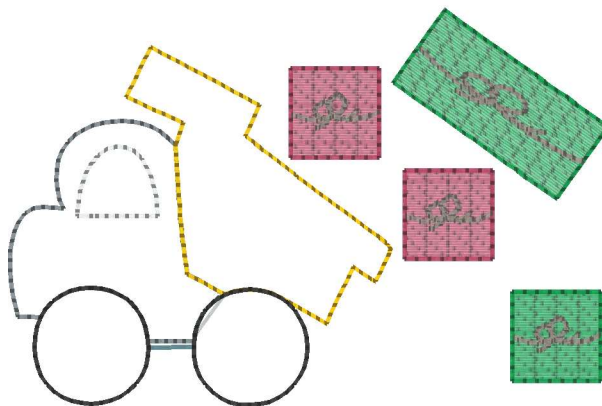

Christmas Dump Truck 2022-Akc 4x4.vip
3.50x2.30 inches; 2,593 stitches
11 thread changes; 8 colors

Christmas Dump Truck 2022-Akc 5x7.vip
4.68x3.08 inches; 3,631 stitches
11 thread changes; 8 colors

Christmas Dump Truck 2022-Akc 6x6.vip
5.57x3.67 inches; 4,481 stitches
11 thread changes; 8 colors

Christmas Dump Truck 2022-Akc 7x7.vip
6.37x4.20 inches; 5,341 stitches
11 thread changes; 8 colors

Christmas Dump Truck 2022-Akc 8x8.vip
7.60x5.01 inches; 6,689 stitches
11 thread changes; 8 colors