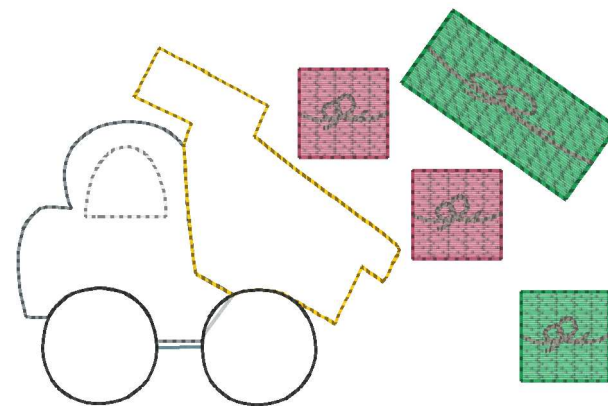

Christmas Dump Truck 2022-Akc 4x4.vip
3.50x2.30 inches; 2,593 stitches
11 thread changes; 8 colors

Christmas Dump Truck 2022-Akc 5x7.vip
4.68x3.08 inches; 3,631 stitches
11 thread changes; 8 colors

Christmas Dump Truck 2022-Akc 6x6.vip
5.57x3.67 inches; 4,481 stitches
11 thread changes; 8 colors

Christmas Dump Truck 2022-Akc 7x7.vip
6.37x4.20 inches; 5,341 stitches
11 thread changes; 8 colors

Christmas Dump Truck 2022-Akc 8x8.vip
7.60x5.01 inches; 6,689 stitches
11 thread changes; 8 colors