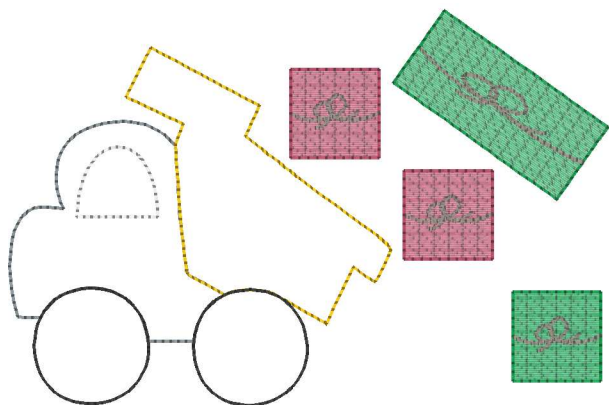

Christmas Dump Truck 2022-Akc 4x4.vip
3.50x2.30 inches; 2,593 stitches
11 thread changes; 8 colors

Christmas Dump Truck 2022-Akc 5x7.vip
4.68x3.08 inches; 3,631 stitches
11 thread changes; 8 colors

Christmas Dump Truck 2022-Akc 6x6.vip
5.57x3.67 inches; 4,481 stitches
11 thread changes; 8 colors

Christmas Dump Truck 2022-Akc 7x7.vip
6.37x4.20 inches; 5,341 stitches
11 thread changes; 8 colors

Christmas Dump Truck 2022-Akc 8x8.vip
7.60x5.01 inches; 6,689 stitches
11 thread changes; 8 colors