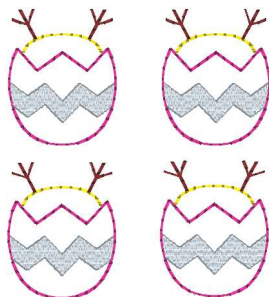

**Chick Sticking Out Of Egg 1\_75.vip**  
1.37x1.75 inches; 1,316 stitches  
5 thread changes; 5 colors

**Chick Sticking Out Of Egg 2\_0.vip**  
1.58x2.00 inches; 1,668 stitches  
5 thread changes; 5 colors

**Chick Sticking Out Of Egg 4x4 Sorted.vip**  
3.36x3.72 inches; 5,267 stitches  
5 thread changes; 5 colors

**Chick Sticking Out Of Egg 5x7 Sorted.vip**  
4.13x6.81 inches; 10,535 stitches  
5 thread changes; 5 colors