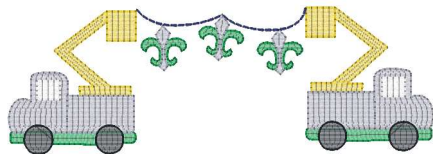

Mardi Gras Lineman Truck 2022-Akc 4x4.vip
3.77x1.30 inches; 3,315 stitches
6 thread changes; 6 colors

Mardi Gras Lineman Truck 2022-Akc 5x7.vip
4.97x1.71 inches; 4,309 stitches
6 thread changes; 6 colors

Mardi Gras Lineman Truck 2022-Akc 6x6.vip
5.35x1.84 inches; 4,788 stitches
6 thread changes; 6 colors

Mardi Gras Lineman Truck 2022-Akc 7x7.vip
6.60x2.27 inches; 5,970 stitches
6 thread changes; 6 colors