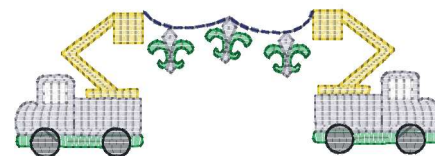

Mardi Gras Lineman Truck 2022-Akc 4x4.vip
3.77x1.30 inches; 3,315 stitches
6 thread changes; 6 colors

Mardi Gras Lineman Truck 2022-Akc 5x7.vip
4.97x1.71 inches; 4,309 stitches
6 thread changes; 6 colors

Mardi Gras Lineman Truck 2022-Akc 6x6.vip
5.35x1.84 inches; 4,788 stitches
6 thread changes; 6 colors

Mardi Gras Lineman Truck 2022-Akc 7x7.vip
6.60x2.27 inches; 5,970 stitches
6 thread changes; 6 colors