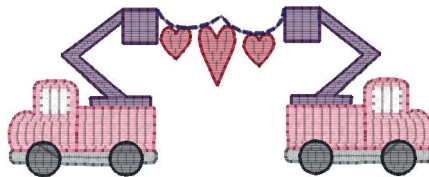

Valentine Lineman Trucks 2022-Akc 4x4.vip
3.84x1.52 inches; 3,116 stitches
7 thread changes; 7 colors

Valentine Lineman Trucks 2022-Akc 5x7.vip
4.83x1.91 inches; 4,115 stitches
7 thread changes; 7 colors

Valentine Lineman Trucks 2022-Akc 6x6.vip
5.72x2.26 inches; 5,069 stitches
7 thread changes; 7 colors

Valentine Lineman Trucks 2022-Akc 7x7.vip
6.76x2.67 inches; 6,190 stitches
7 thread changes; 7 colors

Valentine Lineman Trucks 2022-Akc 8x8.vip
7.81x3.09 inches; 7,584 stitches
7 thread changes; 7 colors