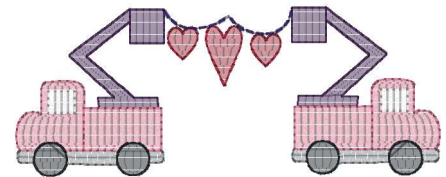

Valentine Lineman Trucks 2022-Akc 4x4.vip
3.84x1.52 inches; 3,116 stitches
7 thread changes; 7 colors

Valentine Lineman Trucks 2022-Akc 5x7.vip
4.83x1.91 inches; 4,115 stitches
7 thread changes; 7 colors

Valentine Lineman Trucks 2022-Akc 6x6.vip
5.72x2.26 inches; 5,069 stitches
7 thread changes; 7 colors

Valentine Lineman Trucks 2022-Akc 7x7.vip
6.76x2.67 inches; 6,190 stitches
7 thread changes; 7 colors