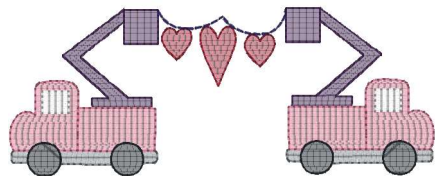

Valentine Lineman Trucks 2022-Akc 4x4.vip
3.84x1.52 inches; 3,116 stitches
7 thread changes; 7 colors

Valentine Lineman Trucks 2022-Akc 5x7.vip
4.83x1.91 inches; 4,115 stitches
7 thread changes; 7 colors

Valentine Lineman Trucks 2022-Akc 6x6.vip
5.72x2.26 inches; 5,069 stitches
7 thread changes; 7 colors

Valentine Lineman Trucks 2022-Akc 7x7.vip
6.76x2.67 inches; 6,190 stitches
7 thread changes; 7 colors

Valentine Lineman Trucks 2022-Akc 8x8.vip
7.81x3.09 inches; 7,584 stitches
7 thread changes; 7 colors