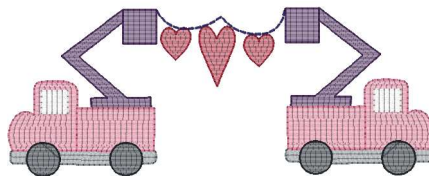

Valentine Lineman Trucks 2022-Akc 4x4.vip
3.84x1.52 inches; 3,116 stitches
7 thread changes; 7 colors

Valentine Lineman Trucks 2022-Akc 5x7.vip
4.83x1.91 inches; 4,115 stitches
7 thread changes; 7 colors

Valentine Lineman Trucks 2022-Akc 6x6.vip
5.72x2.26 inches; 5,069 stitches
7 thread changes; 7 colors

Valentine Lineman Trucks 2022-Akc 7x7.vip
6.76x2.67 inches; 6,190 stitches
7 thread changes; 7 colors

Valentine Lineman Trucks 2022-Akc 8x8.vip
7.81x3.09 inches; 7,584 stitches
7 thread changes; 7 colors