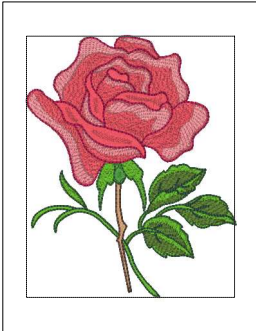

These quality designs are copyright protected by Mar-Lena Embroidery Designs

C:\Users\Magda\OneDrive\Magda\1Marlena final designs\MLE142-Roses for Mother\MLE142-6x10-ART

Page 1 of 1

Printed 4/27/2020

- 1. Green (Mar:1123)
- 2. Army Green (Mar:1294)
- 3. Army Green (Mar:1298)
- 4. Tan (Mar:1141)
- 5. Brown (Mar:1310)
- 6. Green (Mar:1126)
- 7. Green (Mar:1123)
- 8. Army Green (Mar:1298)
- 9. Light Red (Mar:1053)
- 10. Coral Pink (Mar:1234)
- 11. Maroon (Mar:1155)

Design7-6x10.art

4.97x6.24 inches; 22,268 stitches

11 thread changes; 9 colors