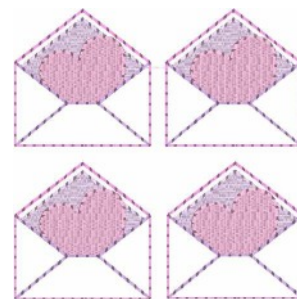

**Envelope With Heart Inside 17 5.vip**  
1.75x1.75 inches; 2,866 stitches  
4 thread changes; 4 colors

**Envelope With Heart Inside 20 .vip**  
2.00x2.00 inches; 3,487 stitches  
4 thread changes; 4 colors

**Envelope With Heart Inside 4 Sorè d.vip**  
3.72x3.72 inches; 11,467 stitches  
4 thread changes; 4 colors

**Envelope With Heart Inside 5x7 Sorè d.vip**  
4.20x6.00 inches; 17,201 stitches  
4 thread changes; 4 colors