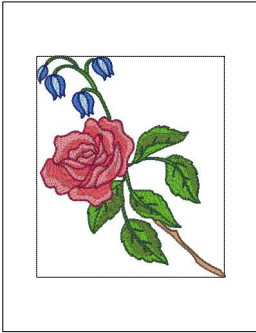

These quality designs are copyright protected by Mar-Lena Embroidery Designs

C:\Users\Magda\OneDrive\Magda\1Marlena final designs\MLE142-Roses for Mother\MLE142-5x7-ART

Page 1 of 1

Printed 4/27/2020

- 1. Tan (Mar:1141)
- 2. Brown (Mar:1310)
- 3. Green (Mar:1123)
- 4. Army Green (Mar:1294)
- 5. Army Green (Mar:1298)
- 6. Light Blue (Mar:1057)
- 7. Light Royal (Mar:1064)
- 8. Royal Blue (Mar:1066)
- 9. Light Red (Mar:1053)
- 10. Coral Pink (Mar:1234)
- 11. Maroon (Mar:1155)

Design4-5x7.art

4.48x5.28 inches; 17,219 stitches
11 thread changes; 11 colors