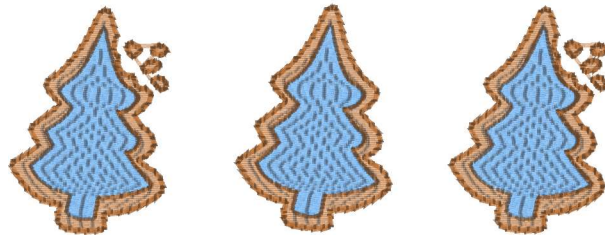

Gingerbread Christmas Tree Trio 2022-Akc 4x4.vip
3.80x1.39 inches; 4,331 stitches
2 thread changes; 2 colors

Gingerbread Christmas Tree Trio 2022-Akc 5x7.vip
4.87x1.84 inches; 5,889 stitches
2 thread changes; 2 colors

Gingerbread Christmas Tree Trio 2022-Akc 6x6.vip
5.35x2.02 inches; 6,913 stitches
2 thread changes; 2 colors

Gingerbread Christmas Tree Trio 2022-Akc 7x7.vip
6.52x2.46 inches; 8,768 stitches
2 thread changes; 2 colors

Gingerbread Christmas Tree Trio 2022-Akc 8x8.vip
7.73x2.92 inches; 11,404 stitches
2 thread changes; 2 colors